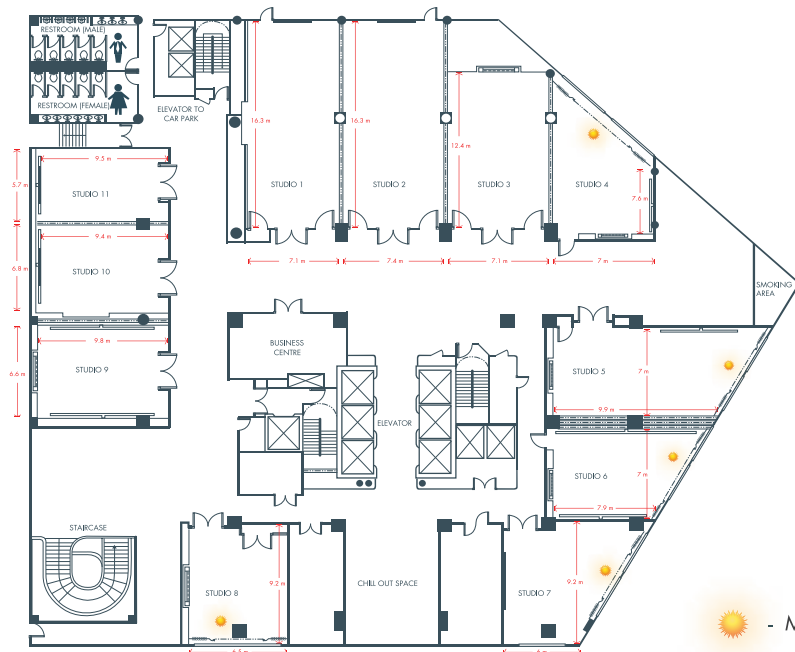

LAYOUT CAPACITY

FUNCTION ROOM	Layout Capacity							Dimensional Information			
	 Theatre	 U-Shape	 Boardroom	 Classroom	 Banquet	 Cocktail	 Cluster	 Height (ft)	 Surface (ft ²)	 Lx W (ft)	 Natural Day Light
LEVEL 1											
GRAND STUDIO	300	70	98	150	200	100	100	10	4440	120 x 37	YES
EXECUTIVE BOARDROOM	-	-	20	-	-	-	-	10	1000	50 x 20	YES
LEVEL 2											
GRAND BALLROOM	2000	120	96	550	1200	800	600	27	13755	129 x 23	YES
BALLROOM 1	600	80	60	360	450	300	225	27	8295	105 x 79	YES
BALLROOM 2	300	60	56	170	240	150	120	27	5460	105 x 52	NO
ANNEXE 1	-	-	-	-	400	250	-	9	5895	131 x 45	YES
ANNEXE 2	30	30	24	45	40	50	-	9	1000	40 x 25	YES
LEVEL 3											
STUDIO 1	120	24	30	42	80	90	40	9	1242	54 x 23	NO
STUDIO 2	120	24	30	42	80	90	40	9	1404	54 x 26	NO
STUDIO 3	100	20	24	42	60	50	30	9	1066	41 x 26	NO
STUDIO 4	50	12	12	24	40	20	20	9	780	30 x 26	YES
STUDIO 5	80	24	24	40	60	60	30	9	1196	46 x 26	YES
STUDIO 6	60	20	18	24	50	30	25	9	810	30 x 27	YES
STUDIO 7	40	12	10	20	30	20	15	9	754	26 x 29	YES
STUDIO 8	30	12	8	12	30	20	15	9	775	31 x 25	YES
STUDIO 9	50	16	12	24	40	30	20	9	837	31 x 27	NO
STUDIO 10	50	16	12	24	40	30	20	9	744	31 x 24	NO
STUDIO 11	20	10	8	12	30	20	15	9	589	31 x 19	NO
STUDIO 12	11	10	10	15	30	-	-	9	487	28 x 15	NO

FUNCTION ROOM LAYOUT

LEVEL 1

Grand Studio
Executive Boardroom

LEVEL 2

Grand Ballroom
Ballroom 1
Ballroom 2
Annexe 1
Annexe 2

LEVEL 3

Studio 1
Studio 2
Studio 3
Studio 4
Studio 5
Studio 6
Studio 7
Studio 8
Studio 9
Studio 10
Studio 11