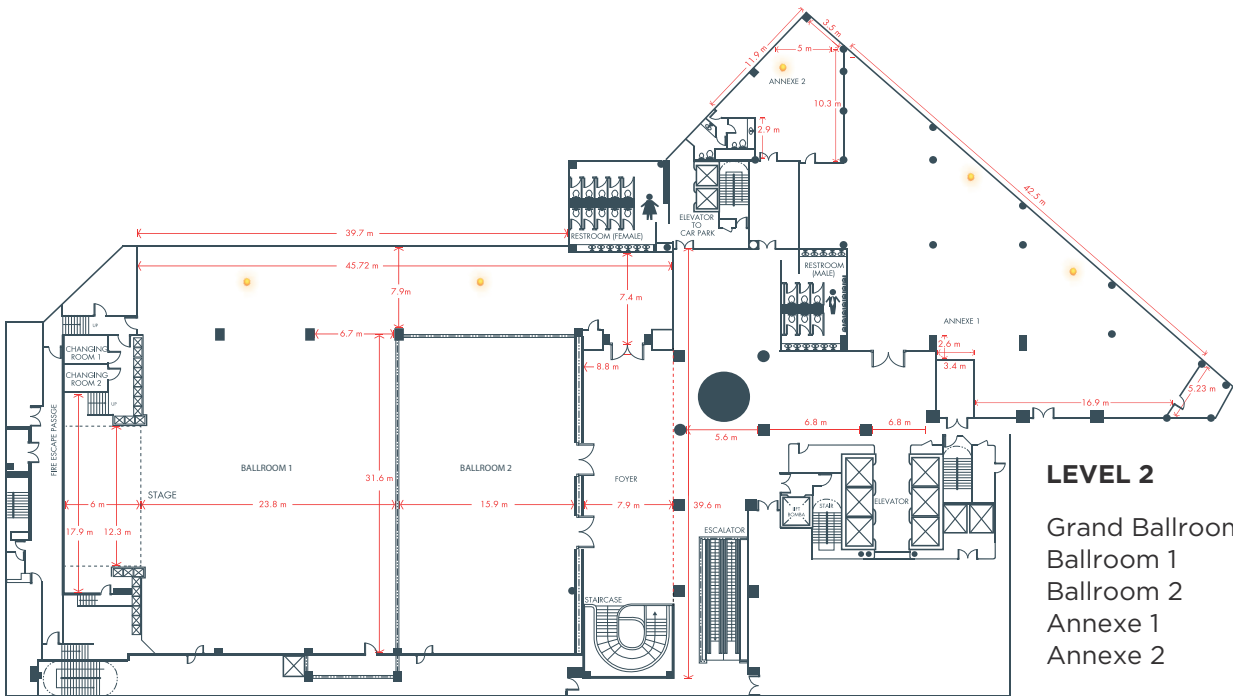

LAYOUT CAPACITY

FUNCTION ROOM	Layout Capacity							Dimensional Information			
	 Theatre	 U-Shape	 Boardroom	 Classroom	 Banquet	 Cocktail	 Cluster	 Height (ft)	 Surface (ft ²)	 Lx W (ft)	 Natural Day Light
LEVEL 1											
GRAND STUDIO	300	70	98	150	200	100	100	10	4440	120 x 37	YES
EXECUTIVE BOARDROOM	-	-	20	-	-	-	-	10	1000	50 x 20	YES
LEVEL 2											
GRAND BALLROOM	2000	120	96	550	1200	800	600	27	13755	129 x 23	YES
BALLROOM 1	600	80	60	360	450	300	225	27	8295	105 x 79	YES
BALLROOM 2	300	60	56	170	240	150	120	27	5460	105 x 52	NO
ANNEXE 1	-	-	-	-	400	250	-	9	5895	131 x 45	YES
ANNEXE 2	30	30	24	45	40	50	-	9	1000	40 x 25	YES
LEVEL 3											
STUDIO 1	120	24	30	42	80	90	40	9	1242	54 x 23	NO
STUDIO 2	120	24	30	42	80	90	40	9	1404	54 x 26	NO
STUDIO 3	100	20	24	42	60	50	30	9	1066	41 x 26	NO
STUDIO 4	50	12	12	24	40	20	20	9	780	30 x 26	YES
STUDIO 5	80	24	24	40	60	60	30	9	1196	46 x 26	YES
STUDIO 6	60	20	18	24	50	30	25	9	810	30 x 27	YES
STUDIO 7	40	12	10	20	30	20	15	9	754	26 x 29	YES
STUDIO 8	30	12	8	12	30	20	15	9	775	31 x 25	YES
STUDIO 9	50	16	12	24	40	30	20	9	837	31 x 27	NO
STUDIO 10	50	16	12	24	40	30	20	9	744	31 x 24	NO
STUDIO 11	20	10	8	12	30	20	15	9	589	31 x 19	NO
STUDIO 12	11	10	10	15	30	-	-	9	487	28 x 15	NO

FUNCTION ROOM LAYOUT

LEVEL 1

Grand Studio
Executive Boardroom

LEVEL 2

Grand Ballroom
Ballroom 1
Ballroom 2
Annexe 1
Annexe 2

LEVEL 3

Studio 1
Studio 2
Studio 3
Studio 4
Studio 5
Studio 6
Studio 7
Studio 8
Studio 9
Studio 10
Studio 11