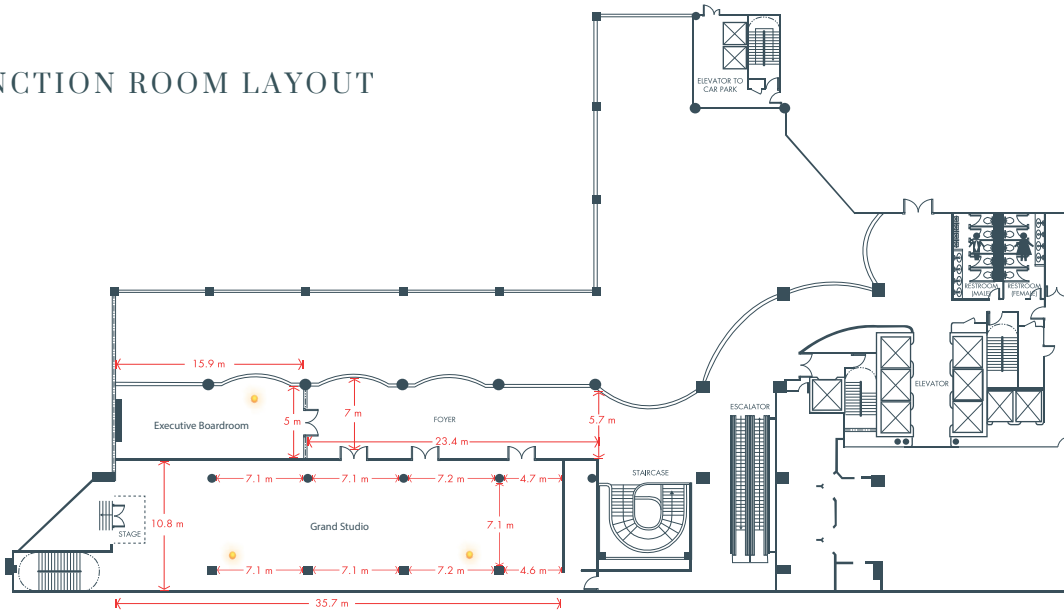

LAYOUT CAPACITY

FUNCTION ROOM	Layout Capacity							Dimensional Information			
	 Theatre	 U-Shape	 Boardroom	 Classroom	 Banquet	 Cocktail	 Cluster	 Height (ft)	 Surface (ft ²)	 Lx W (ft)	 Natural Day Light
LEVEL 1											
GRAND STUDIO	300	70	98	150	200	100	100	10	4440	120 x 37	YES
EXECUTIVE BOARDROOM	-	-	20	-	-	-	-	10	1000	50 x 20	YES
LEVEL 2											
GRAND BALLROOM	2000	120	96	550	1200	800	600	27	13755	129 x 23	YES
BALLROOM 1	600	80	60	360	450	300	225	27	8295	105 x 79	YES
BALLROOM 2	300	60	56	170	240	150	120	27	5460	105 x 52	NO
ANNEXE 1	-	-	-	-	400	250	-	9	5895	131 x 45	YES
ANNEXE 2	30	30	24	45	40	50	-	9	1000	40 x 25	YES
LEVEL 3											
STUDIO 1	120	24	30	42	80	90	40	9	1242	54 x 23	NO
STUDIO 2	120	24	30	42	80	90	40	9	1404	54 x 26	NO
STUDIO 3	100	20	24	42	60	50	30	9	1066	41 x 26	NO
STUDIO 4	50	12	12	24	40	20	20	9	780	30 x 26	YES
STUDIO 5	80	24	24	40	60	60	30	9	1196	46 x 26	YES
STUDIO 6	60	20	18	24	50	30	25	9	810	30 x 27	YES
STUDIO 7	40	12	10	20	30	20	15	9	754	26 x 29	YES
STUDIO 8	30	12	8	12	30	20	15	9	775	31 x 25	YES
STUDIO 9	50	16	12	24	40	30	20	9	837	31 x 27	NO
STUDIO 10	50	16	12	24	40	30	20	9	744	31 x 24	NO
STUDIO 11	20	10	8	12	30	20	15	9	589	31 x 19	NO
STUDIO 12	11	10	10	15	30	-	-	9	487	28 x 15	NO

FUNCTION ROOM LAYOUT

LEVEL 1

Grand Studio
Executive Boardroom

LEVEL 2

Grand Ballroom
Ballroom 1
Ballroom 2
Annexe 1
Annexe 2

LEVEL 3

Studio 1
Studio 2
Studio 3
Studio 4
Studio 5
Studio 6
Studio 7
Studio 8
Studio 9
Studio 10
Studio 11