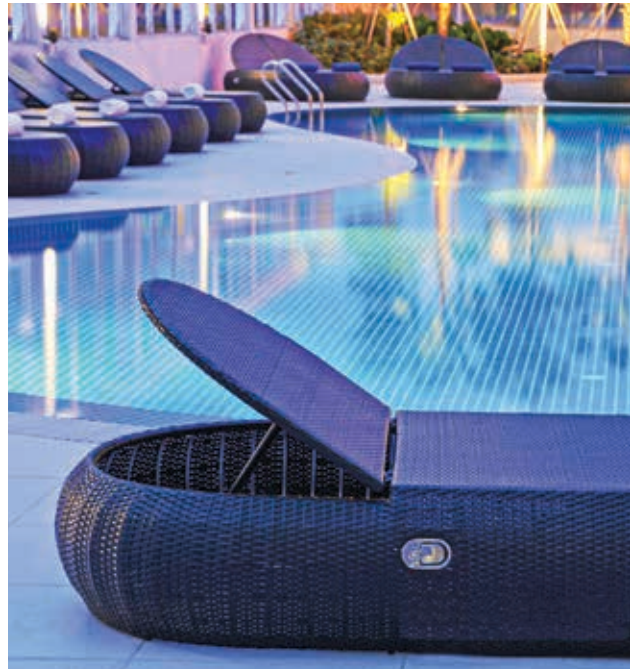

- Meeting rooms with daylight

UNRIVALED FACILITIES

EXEMPLARY SERVICES

At Wyndham Grand Kuala Lumpur Bangsar, a world of exceptional experiences awaits. Indulge in the exclusive comforts of our Executive Lounge, immerse yourself in relaxation at the outdoor swimming pool and children's pool, and prioritize your well-being in our state-of-the-art fitness center. Rejuvenate your senses with our blissful spa offerings, designed to pamper and revitalize you.

With our limousine and shuttle service, transportation becomes effortless, while our dedicated Concierge and valet parking ensure your every need is met. Plus, ample parking bays accommodating up to 1,000 cars guarantee a stress-free stay. Elevate your experience with us and immerse yourself in spa bliss that leaves you feeling rejuvenated and refreshed.